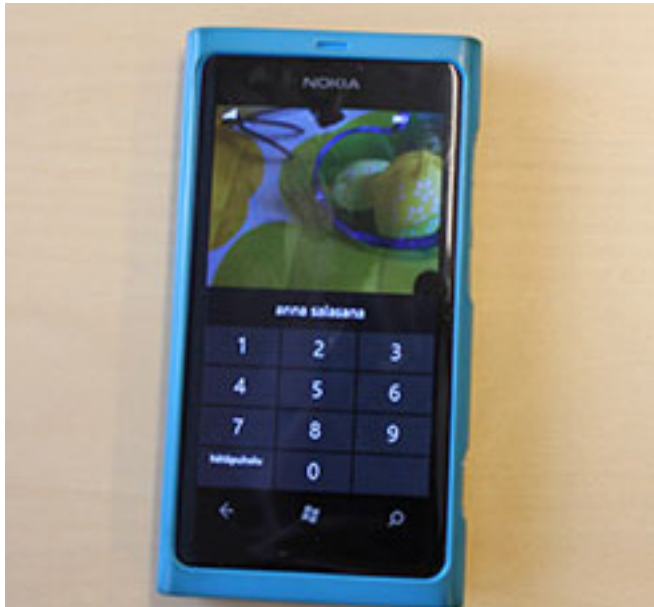

**MATKA-
PUHELIN
=
KÄNNYKKÄ**